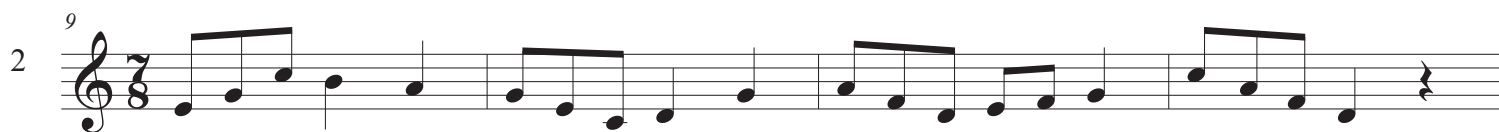

2022-23 All-State Reading Chorus Audition

ALTO STUDENT COPY

2022-23 All-State Reading Chorus Alto Student Copy

4

Musical staff 4: Treble clef, key signature of one flat, 4/4 time signature. Measures 4-8. The melody consists of quarter and eighth notes with some beamed eighth notes.

29

Musical staff 29: Treble clef, key signature of one flat. Measures 29-32. The melody continues with quarter and eighth notes.

5

33

Musical staff 5: Treble clef, key signature of one flat, 3/8 time signature. Measures 33-36. The melody consists of quarter and eighth notes.

37

Musical staff 37: Treble clef, key signature of one flat. Measures 37-40. Measures 38 and 39 have a "2" above them indicating a double bar line. The melody ends with a sharp sign.